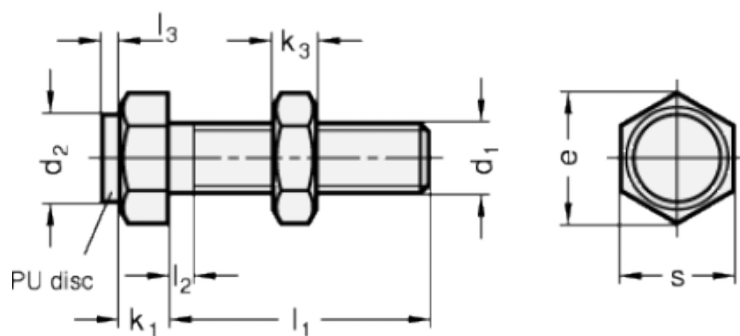

Article number: 20251M880AK

Description: E+G Setting bolt GN 251-M8-80-AK
with nut

Measures

Type AK

Type BK

Mounting block GN 412.1

d	= M8	s = 13
e	= 15	
K	= -	
k1	= 5.5	
k2	= 6.5	
l1	= 80	
l2 max.	= 3.7	
l3	= -	